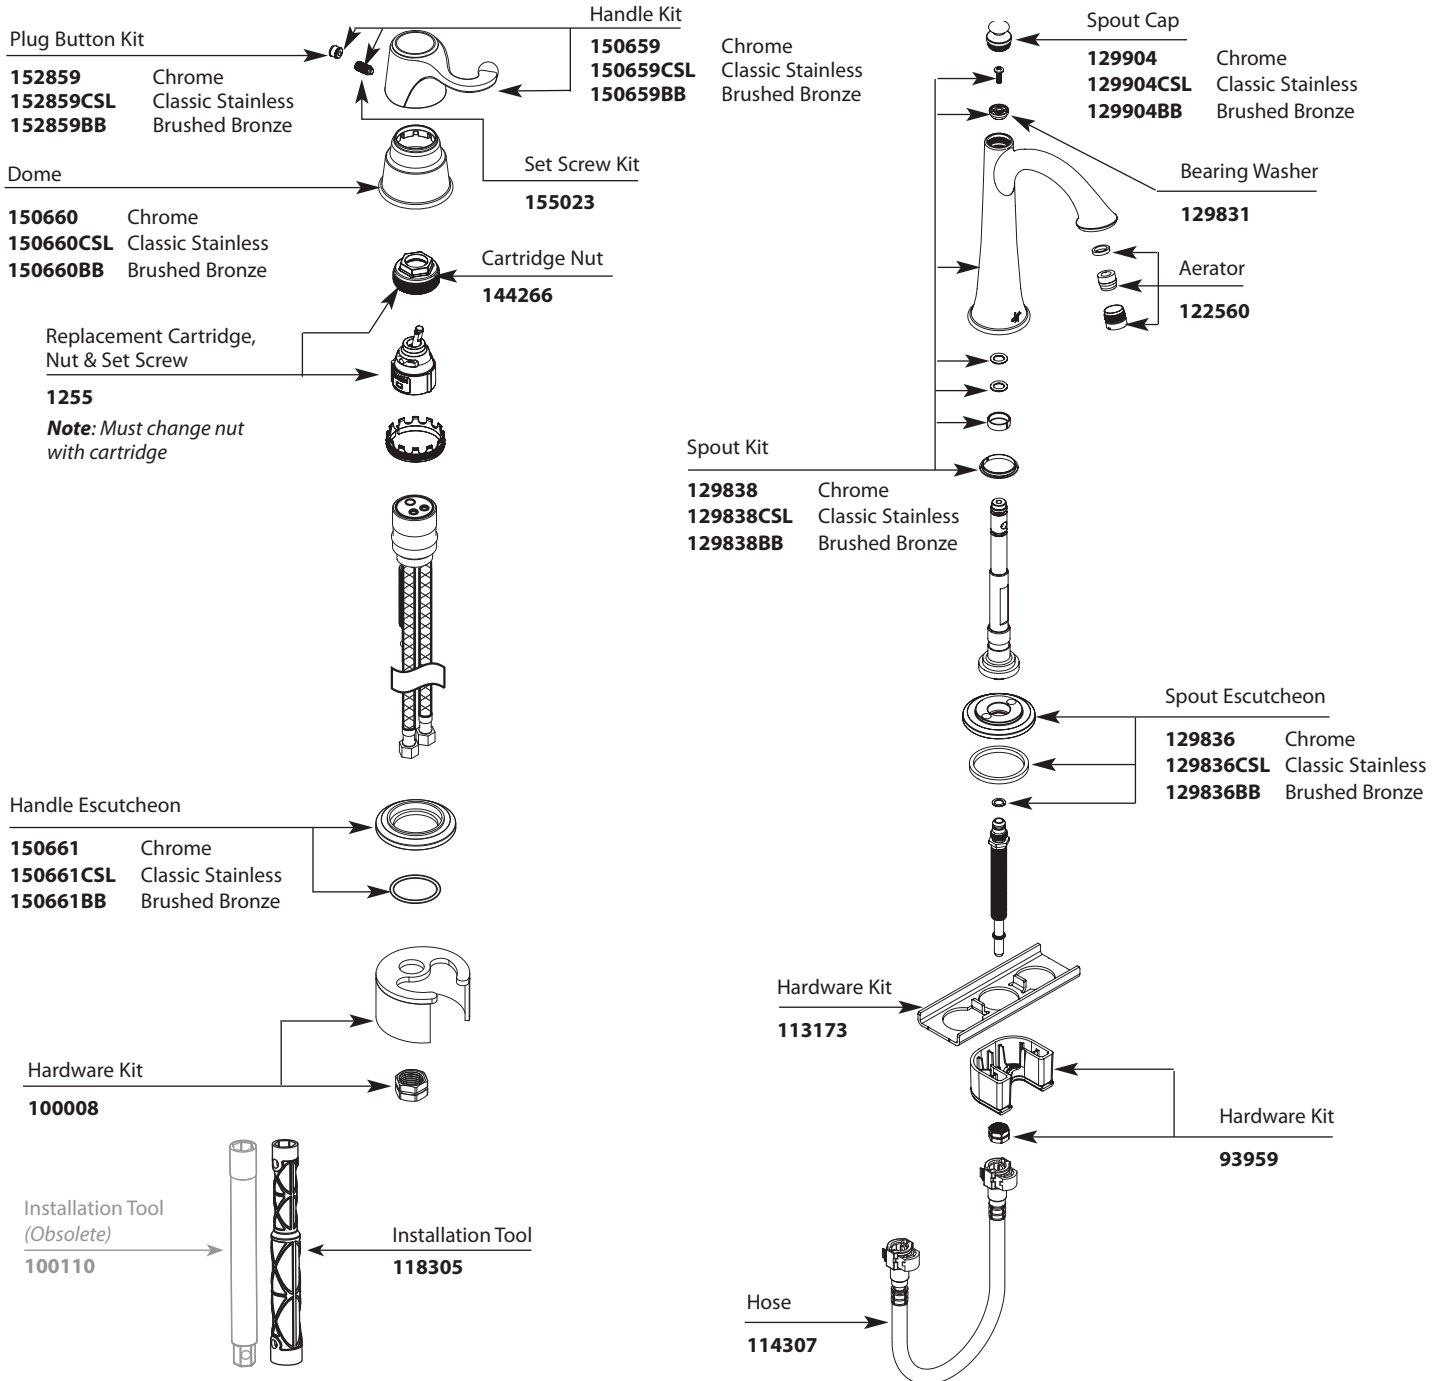

■ Order by Part Number

There is more than one version of this model.  
Page down to identify the version you have.

Savvy™ Single-Handle Prep Bar Faucet		
MODEL	TYPE	FINISH
CAS691	Lever	Chrome
CAS691CSL	Lever	Classic Stainless
CAS691BB	Lever	Brushed Bronze

■ Order by Part Number

Savvy™ Single-Handle Prep Bar Faucet		
MODEL	TYPE	FINISH
CAS691	Lever	Chrome
CAS691CSL	Lever	Classic Stainless
CAS691BB	Lever	Brushed Bronze