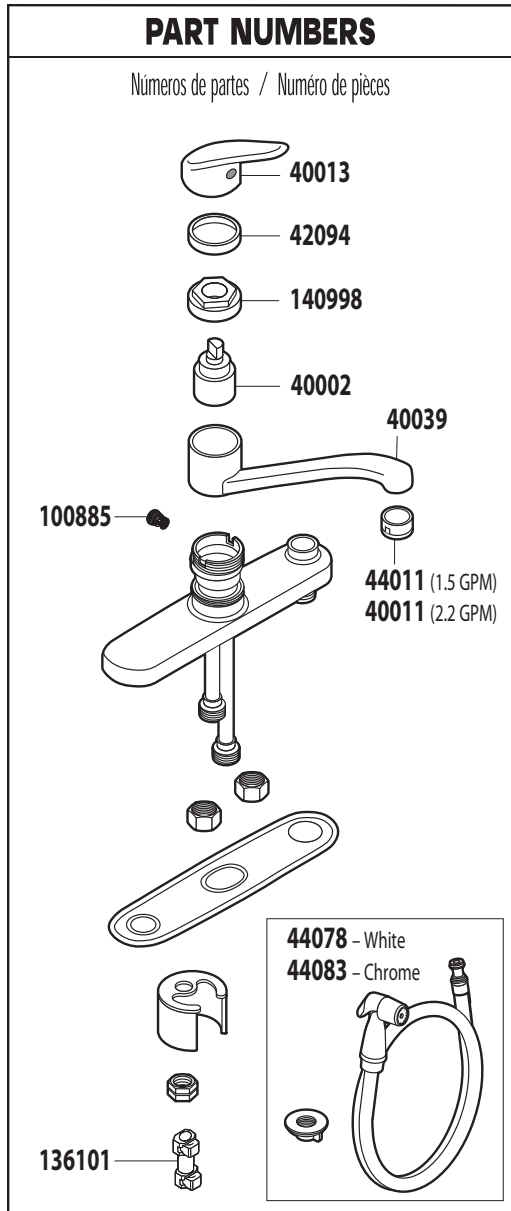

A Moen Incorporated Brand

**CORNERSTONE®**  
**One-Handle Kitchen Faucet**  
**with Side Spray in Deck**

MODEL	HANDLE/SIDE SPRAY	FINISH
40515	Lever / White	Chrome
40515C	Lever / Chrome	Chrome

*For Models prior to 10/1/2009*

14960 -

*For Models prior to 3/1/2010*

40078 - White

40083 - Chrome