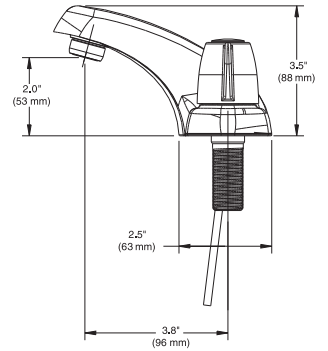

A Moen Incorporated Brand

CORNERSTONE® Two-Handle Lavatory Faucet with 50/50 Waste

MODEL	HANDLE	WASTE	FINISH
40211	Lever	50/50	Chrome

PART NUMBERS

Números de partes / Numéro de pièces

CRITICAL DIMENSIONS

- **Note:** This faucet is designed to be installed through 3 holes, 1" minimum diameter, 4" centers
- Maximum deck thickness 0.875" (22.2 mm)

50/50 Waste Assembly

40025 Chrome