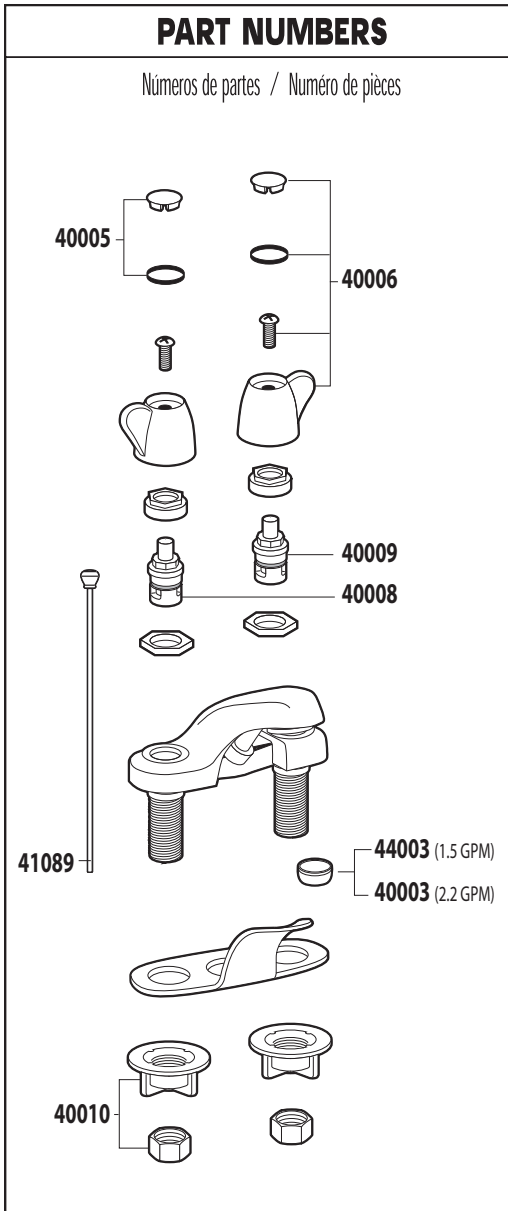

A Moen Incorporated Brand

CORNERSTONE® Two-Handle Lavatory Faucet with 50/50 Waste

MODEL	HANDLE	WASTE	FINISH
40211	Lever	50/50	Chrome

PART NUMBERS

Números de partes / Numéro de pièces

CRITICAL DIMENSIONS

- **Note:** This faucet is designed to be installed through 3 holes, 1" minimum diameter, 4" centers
- Maximum deck thickness 0.875" (22.2 mm)

50/50 Waste Assembly

40025 Chrome