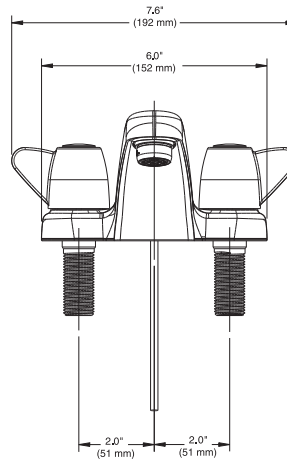

A Moen Incorporated Brand

CORNERSTONE® Two-Handle Lavatory Faucet with 50/50 Waste

MODEL	HANDLE	WASTE	FINISH
40211	Lever	50/50	Chrome

PART NUMBERS

Números de partes / Numéro de pièces

CRITICAL DIMENSIONS

- **Note:** This faucet is designed to be installed through 3 holes, 1" minimum diameter, 4" centers
- Maximum deck thickness 0.875" (22.2 mm)

50/50 Waste Assembly

40025 Chrome