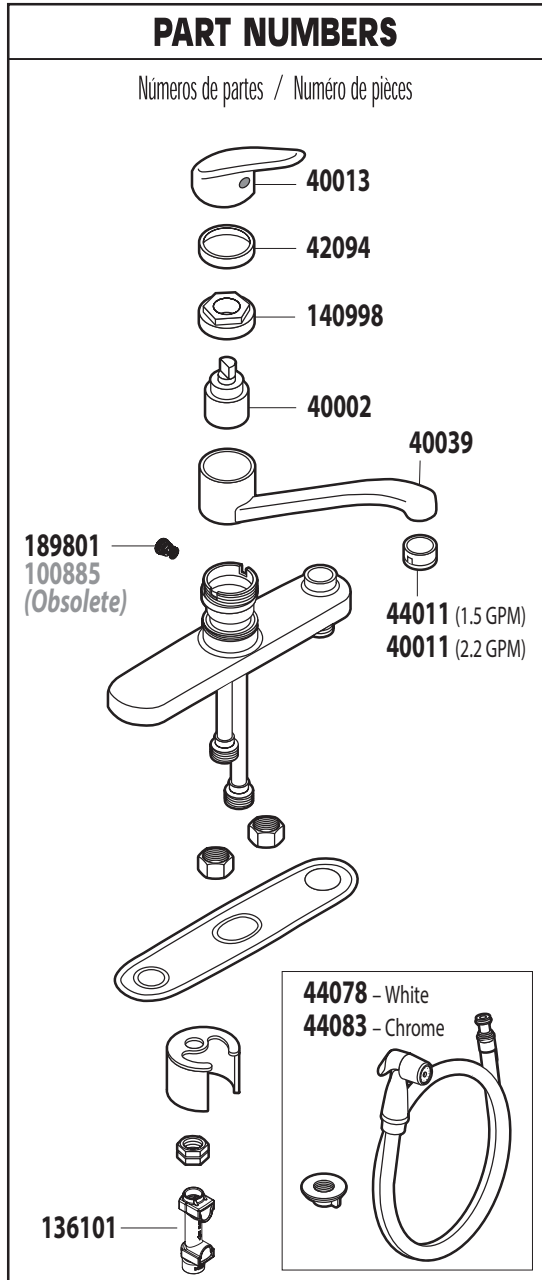

A Moen Incorporated Brand

**CORNERSTONE®**  
**One-Handle Kitchen Faucet**  
**with Side Spray in Deck**

MODEL	HANDLE/SIDE SPRAY	FINISH
CA40515	Lever / White	Chrome
CA40515C	Lever / Chrome	Chrome

A Moen Incorporated Brand

**CORNERSTONE®**  
**One-Handle Kitchen Faucet**  
**with Side Spray in Deck**

MODEL	HANDLE/SIDE SPRAY	FINISH
40515	Lever / White	Chrome
40515C	Lever / Chrome	Chrome

*For Models prior to 10/1/2009*

14960 -

*For Models prior to 3/1/2010*

40078 - White  
 40083 - Chrome

A Moen Incorporated Brand

**CORNERSTONE®**  
**One-Handle Kitchen Faucet**  
**with Side Spray in Deck**

MODEL	HANDLE/SIDE SPRAY	FINISH
CA40515	Lever / White	Chrome
CA40515C	Lever / Chrome	Chrome