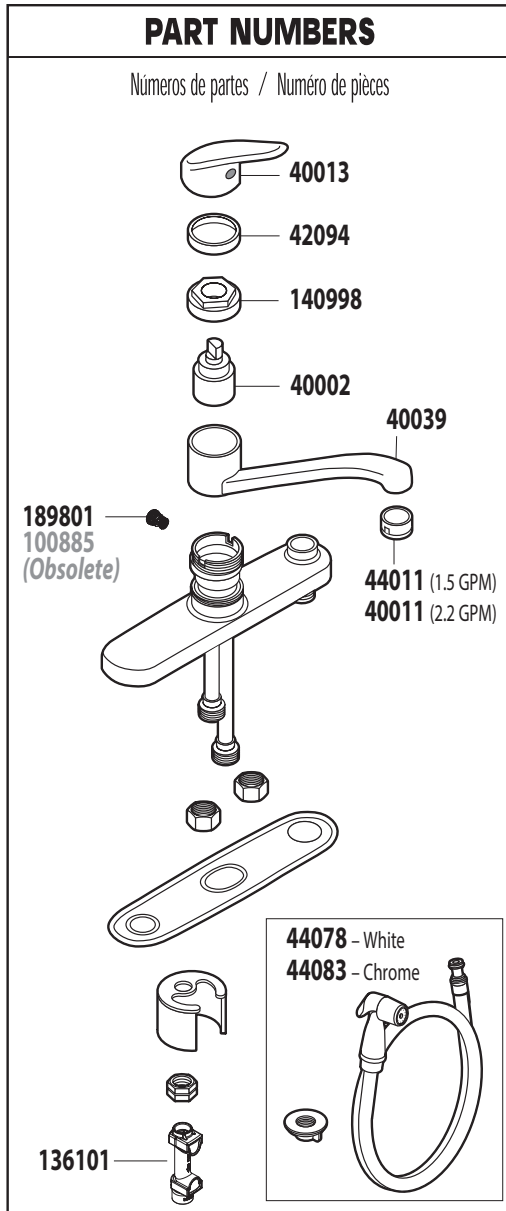

A Moen Incorporated Brand

**CORNERSTONE®**  
**One-Handle Kitchen Faucet**  
**with Side Spray in Deck**

MODEL	HANDLE/SIDE SPRAY	FINISH
CA40515	Lever / White	Chrome
CA40515C	Lever / Chrome	Chrome

A Moen Incorporated Brand

**CORNERSTONE®**  
**One-Handle Kitchen Faucet**  
**with Side Spray in Deck**

MODEL	HANDLE/SIDE SPRAY	FINISH
40515	Lever / White	Chrome
40515C	Lever / Chrome	Chrome

*For Models prior to 10/1/2009*

14960 -

*For Models prior to 3/1/2010*

40078 - White  
 40083 - Chrome

A Moen Incorporated Brand

**CORNERSTONE®**  
**One-Handle Kitchen Faucet**  
**with Side Spray in Deck**

MODEL	HANDLE/SIDE SPRAY	FINISH
CA40515	Lever / White	Chrome
CA40515C	Lever / Chrome	Chrome