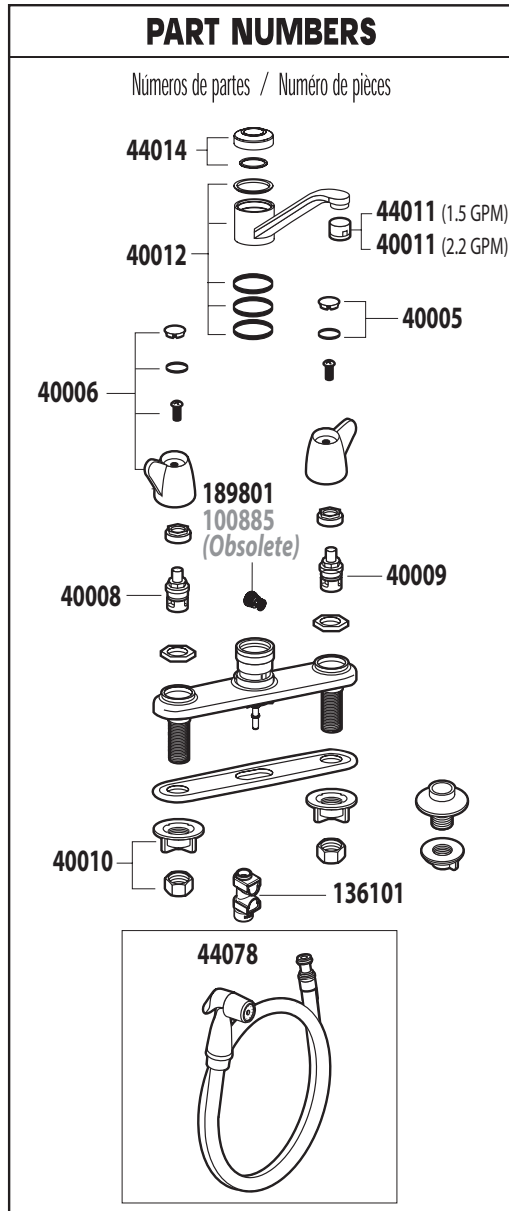

A Moen Incorporated Brand

CORNERSTONE Two-Handle Kitchen Faucet with Side Spray

MODEL	HANDLE/SIDE SPRAY	FINISH
40611	Lever / None	Chrome
40613	Lever / White	Chrome

A Moen Incorporated Brand

CORNERSTONE

Two-Handle Kitchen Faucet with Side Spray

MODEL	HANDLE/SIDE SPRAY	FINISH
40611	Lever / None	Chrome
40613	Lever / White	Chrome