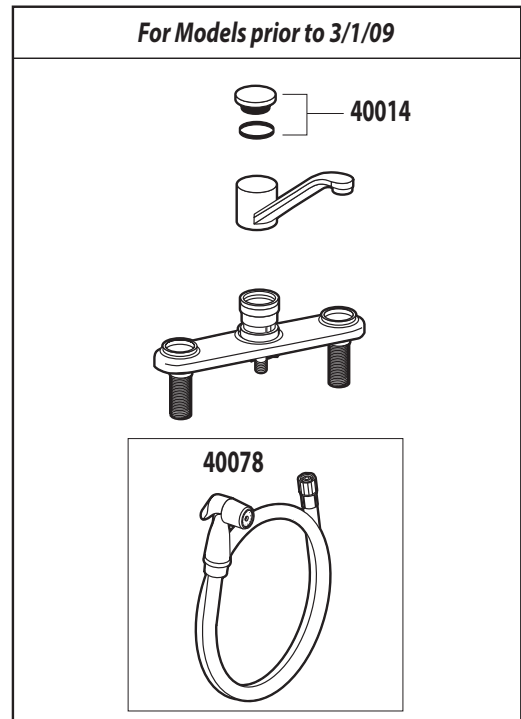

A Moen Incorporated Brand

CORNERSTONE Two-Handle Kitchen Faucet with Side Spray

MODEL	HANDLE/SIDE SPRAY	FINISH
40611	Lever / None	Chrome
40613	Lever / White	Chrome

A Moen Incorporated Brand

CORNERSTONE

Two-Handle Kitchen Faucet with Side Spray

MODEL	HANDLE/SIDE SPRAY	FINISH
40611	Lever / None	Chrome
40613	Lever / White	Chrome