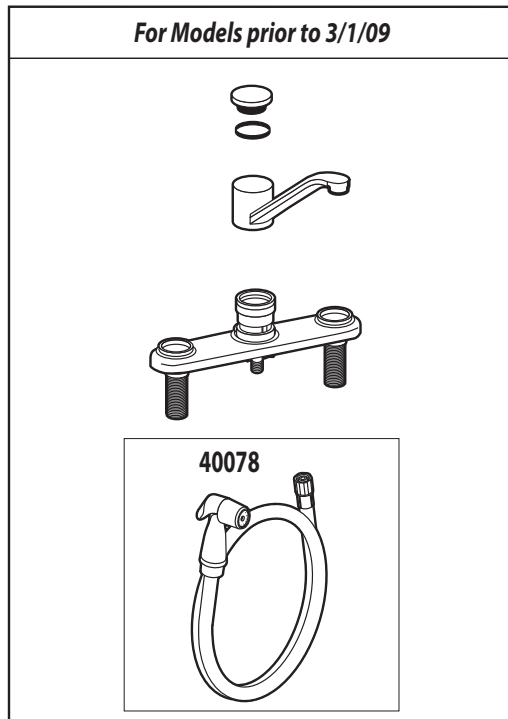

FINISH

Chrome

Chrome