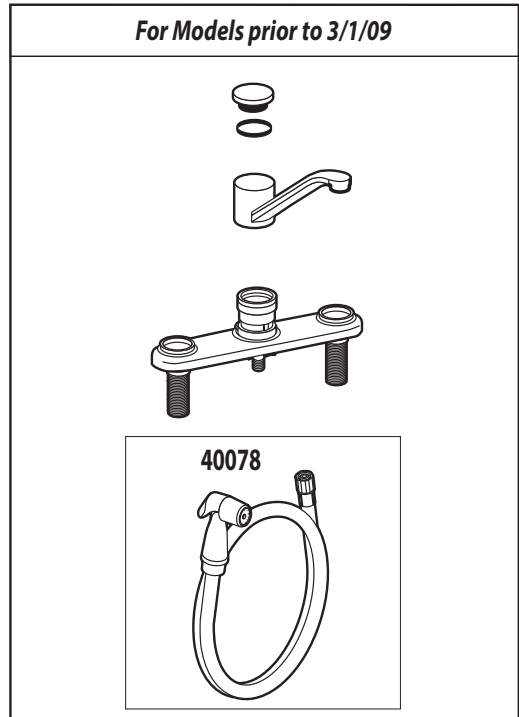

A Moen Incorporated Brand

**FLAGSTONE®**  
**Two-Handle Kitchen Faucet**  
**with Side Spray**

**MODEL**  
 47611  
 47613

**HANDLE/SIDE SPRAY**  
 Lever / None  
 Lever / White

**FINISH**  
 Chrome  
 Chrome