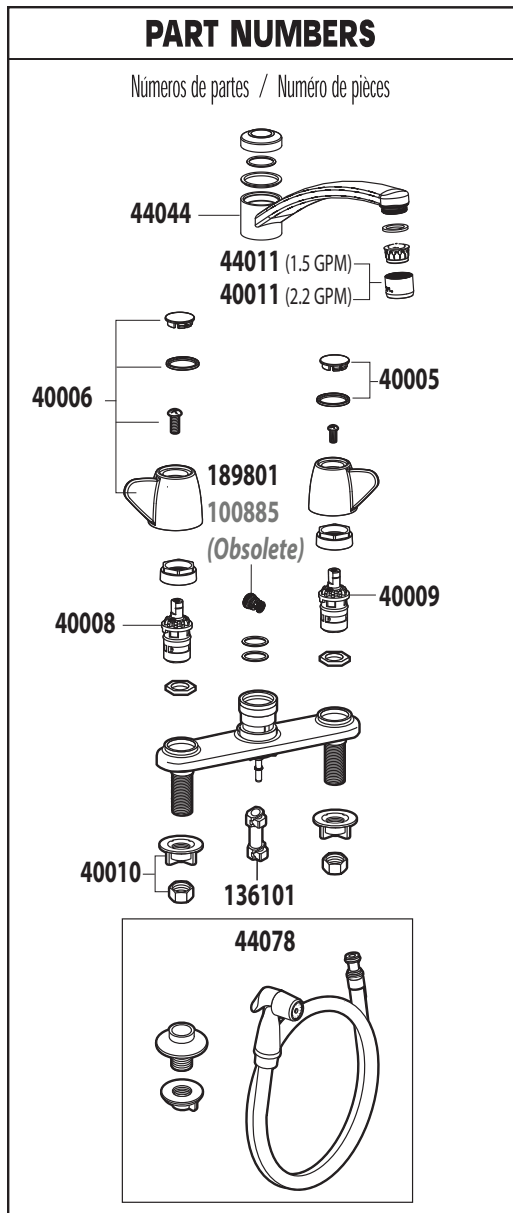

**FLAGSTONE®**  
**Two-Handle Kitchen Faucet**  
**with Side Spray**

**MODEL**

CA47611

CA47613

**HANDLE/SIDE SPRAY**

Lever / None

Lever / White

**FINISH**

Chrome

Chrome

*For Models prior to 12/2008*

14960 -

*For Models prior to 7/1/2010*

40078