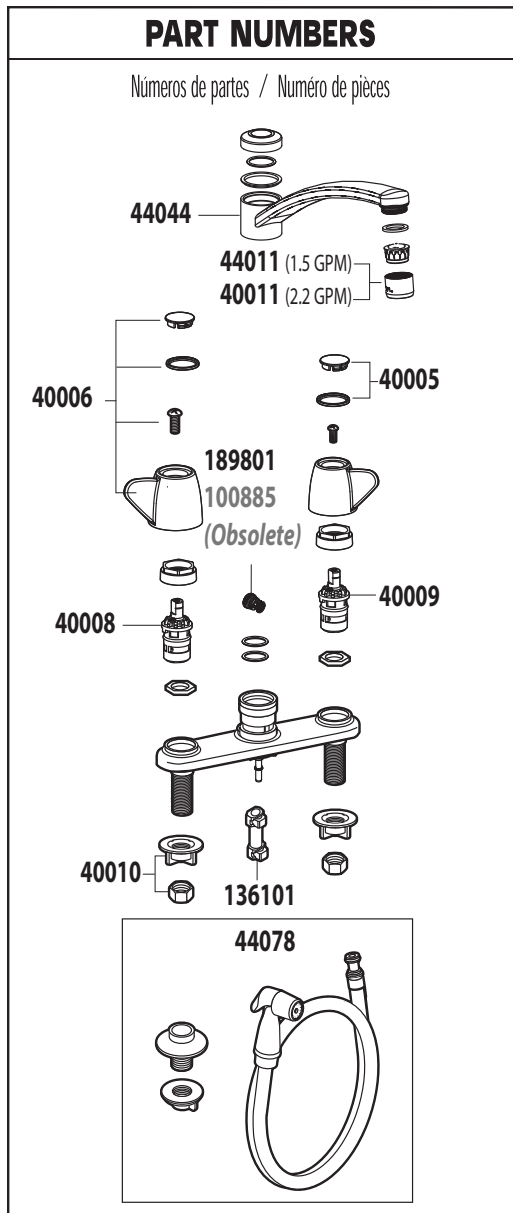

FINISH

Chrome

Chrome