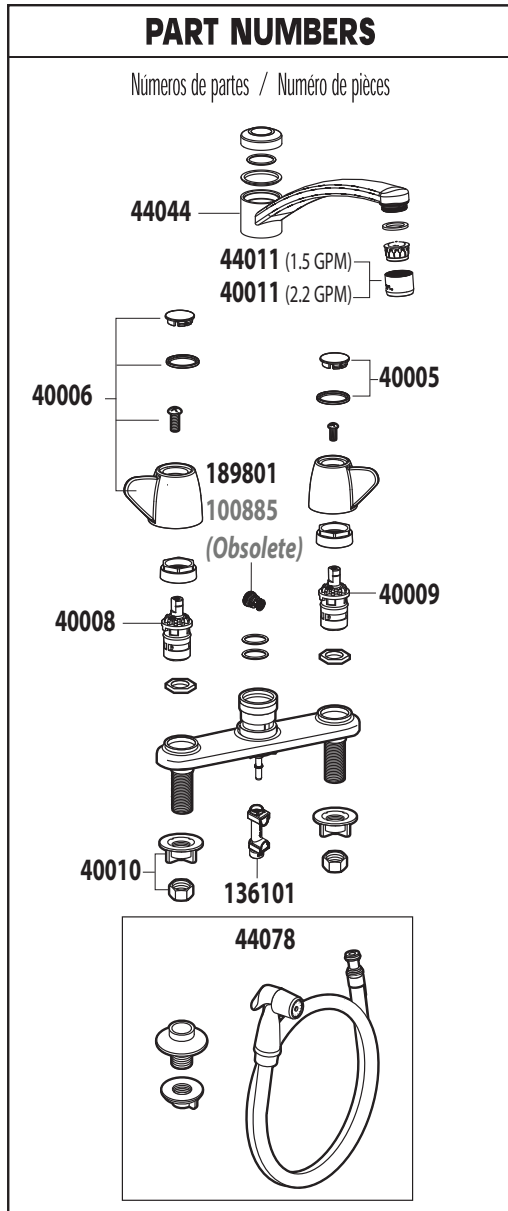

A Moen Incorporated Brand

FLAGSTONE®
Two-Handle Kitchen Faucet
with Side Spray

MODEL
CA47611
CA47613

HANDLE/SIDE SPRAY
Lever / None
Lever / White

FINISH
Chrome
Chrome

For Models prior to 12/2008

14960 -

For Models prior to 7/1/2010

40078