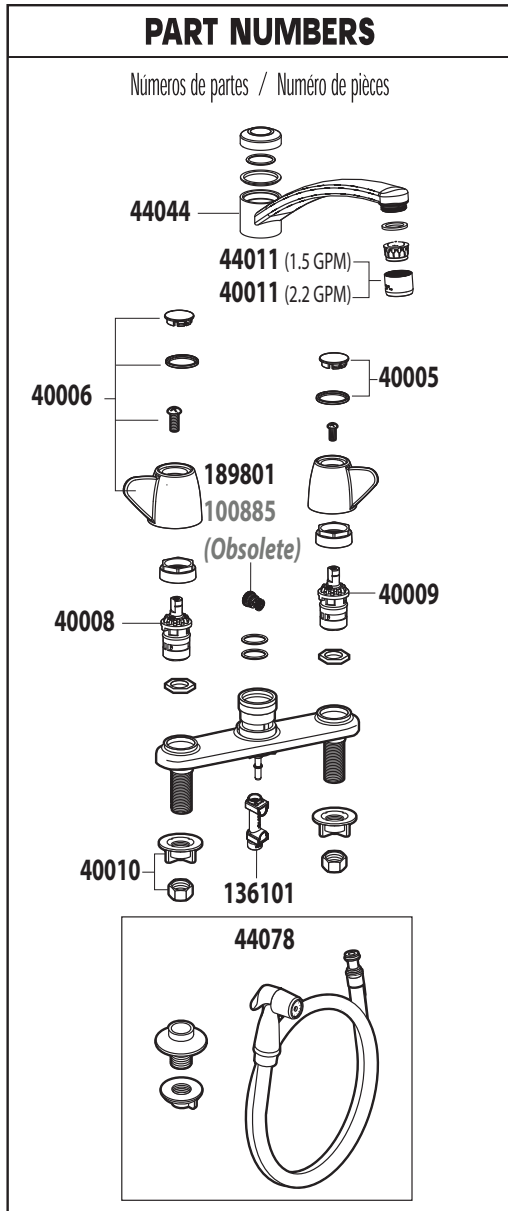

A Moen Incorporated Brand

FLAGSTONE®
Two-Handle Kitchen Faucet
with Side Spray

MODEL
47611
47613

HANDLE/SIDE SPRAY
Lever / None
Lever / White

FINISH
Chrome
Chrome