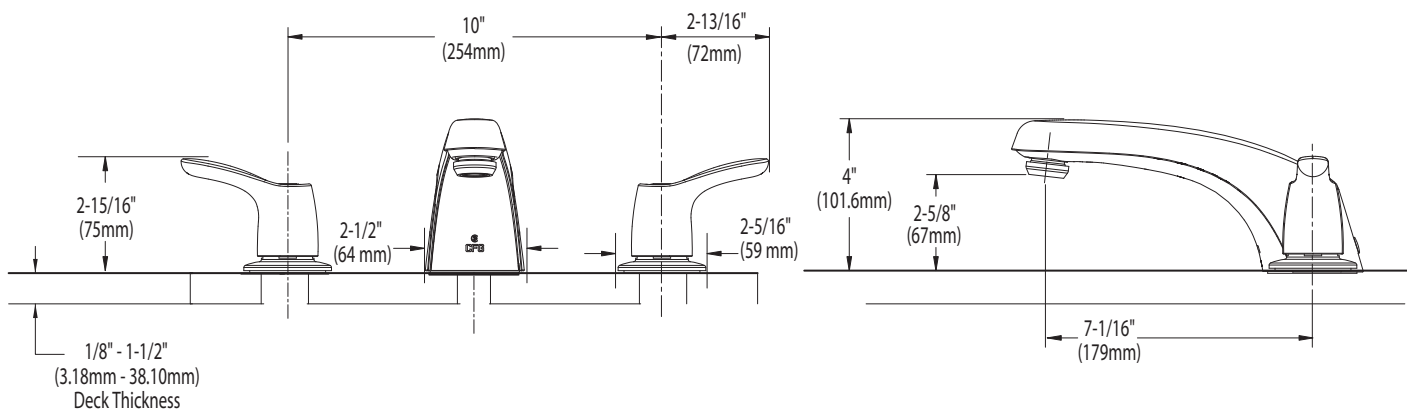

### Garden Tub Trim

**DESCRIPTION**

- Metal construction with various finishes identified by suffix
- 7" spout with stream straightener
- Six (6) individual boxes per master carton

**OPERATION**

- Lever style handle
- Hot side: Turn counterclockwise to open (clockwise to close)
- Cold side: Turn clockwise to open (counterclockwise to close)
- Will operate with less than 5 lbs. of torque
- No grasping motion required to operate the faucet handles
- Installs on 8" to 16" centers
- Feature red/blue hot/cold temperature indicators

**FLOW**

- High volume cartridge yields 11.5 gpm (43.4 L/min) at 60 psi

**STANDARDS**

- Third party certified to CSA B-125.1, ASME A112.18.1, and all applicable requirements referenced therein including NSF 61/9
- ADA for lever handles

**VALVE SOLD SEPARATELY**

- 45801 – Garden Tub Valve

**CRITICAL DIMENSIONS**

(DO NOT SCALE)